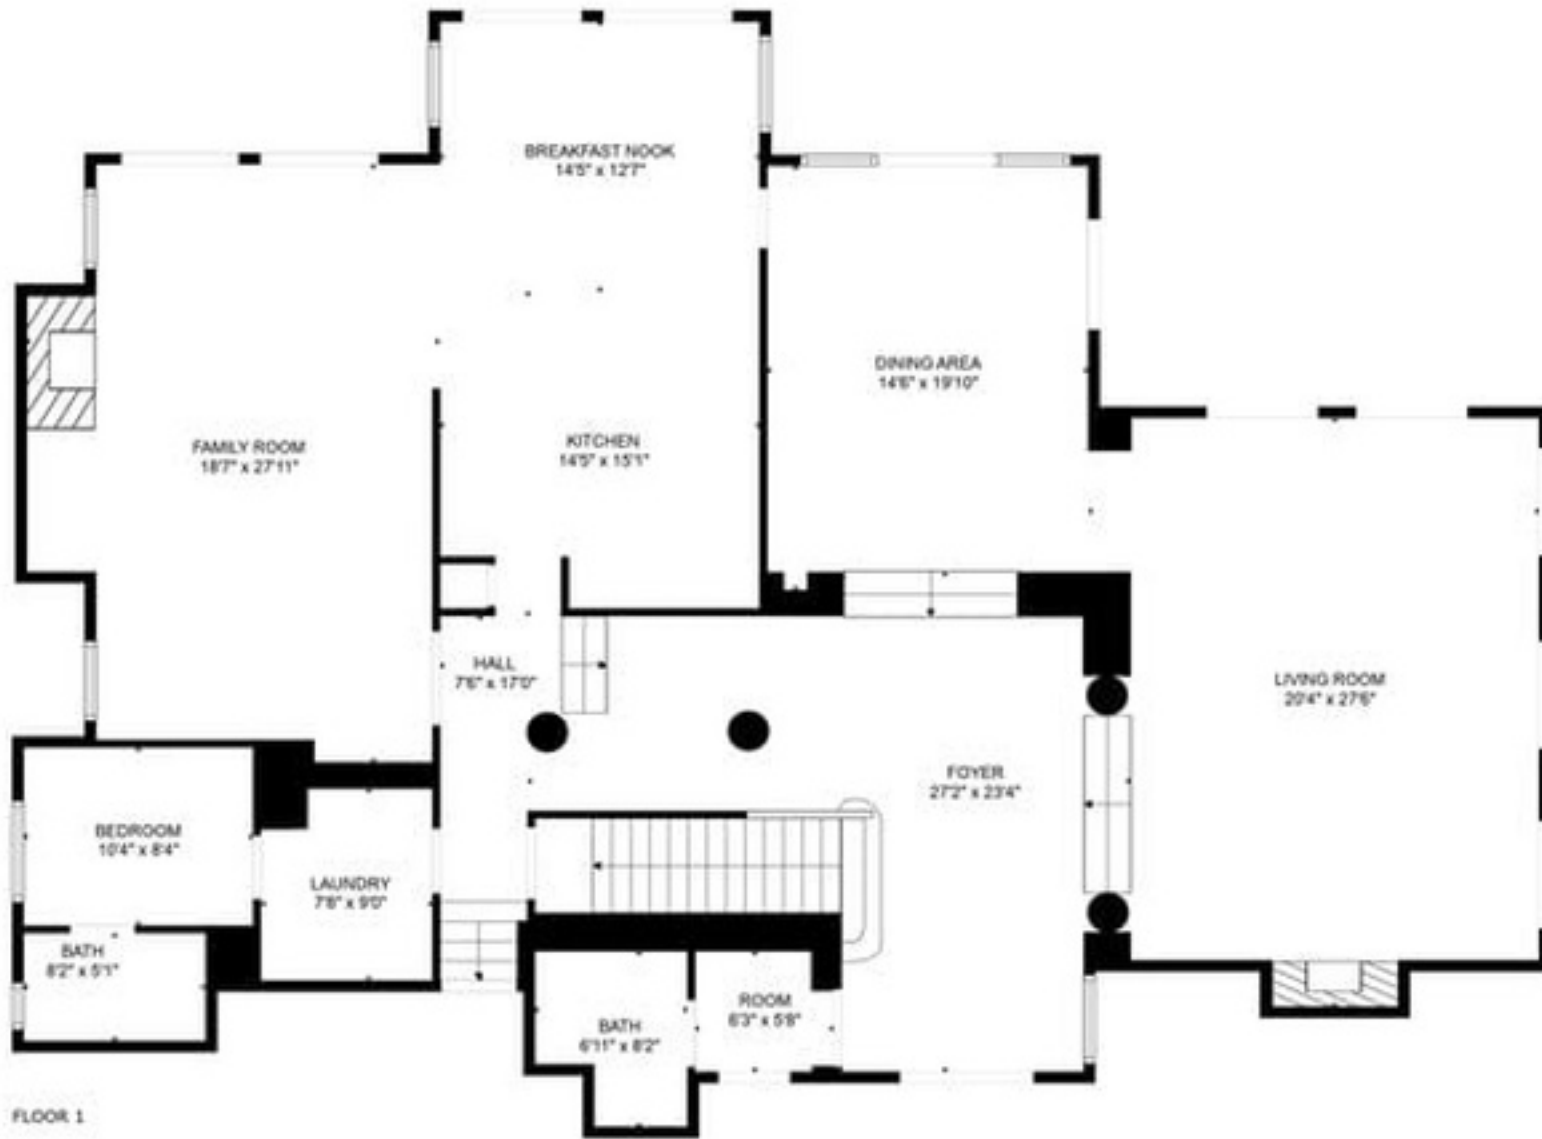

Highcliff Crest

5
Bedrooms

5
Bathrooms

5,834
Living Area

24,337
Lot Area

Highcliff Crest

Highcliff Crest

European Elegance in Malibu's Encinal Bluffs, this European-style estate offers a blend of timeless elegance and modern refinement. Recently remodeled, the 5-bedroom, 5-bathroom home features natural marble bathrooms, Italian coliseum stones, and hand-selected marble furnishings, all set beneath 12-foot ceilings that enhance its grandeur. Spanning 5,834 sq. ft. on a 24,328 sq. ft. lot, the residence embraces seamless indoor-outdoor living, with expansive glass walls framing ocean views and connecting to a resort-style Pool Pavilion. Custom stonework, an open floor plan, and soaring beam ceilings create an atmosphere of space and sophistication. Located adjacent to La Piedra Beach and minutes from El Matador Beach, this estate offers privacy and tranquility while remaining close to Malibu's finest amenities. With ample parking for ten cars and proximity to a National Blue Ribbon school district, it is designed for both comfort and convenience. A rare opportunity to own a refined coastal retreat in one of Malibu's most sought-after neighborhoods.

Highcliff Crest

Highcliff Crest

Highcliff Crest

Highcliff Crest

Highcliff Crest

Highcliff Crest

GROSS INTERNAL AREA

GROSS INTERNAL AREA

GROSS INTERNAL AREA

Highcliff Crest