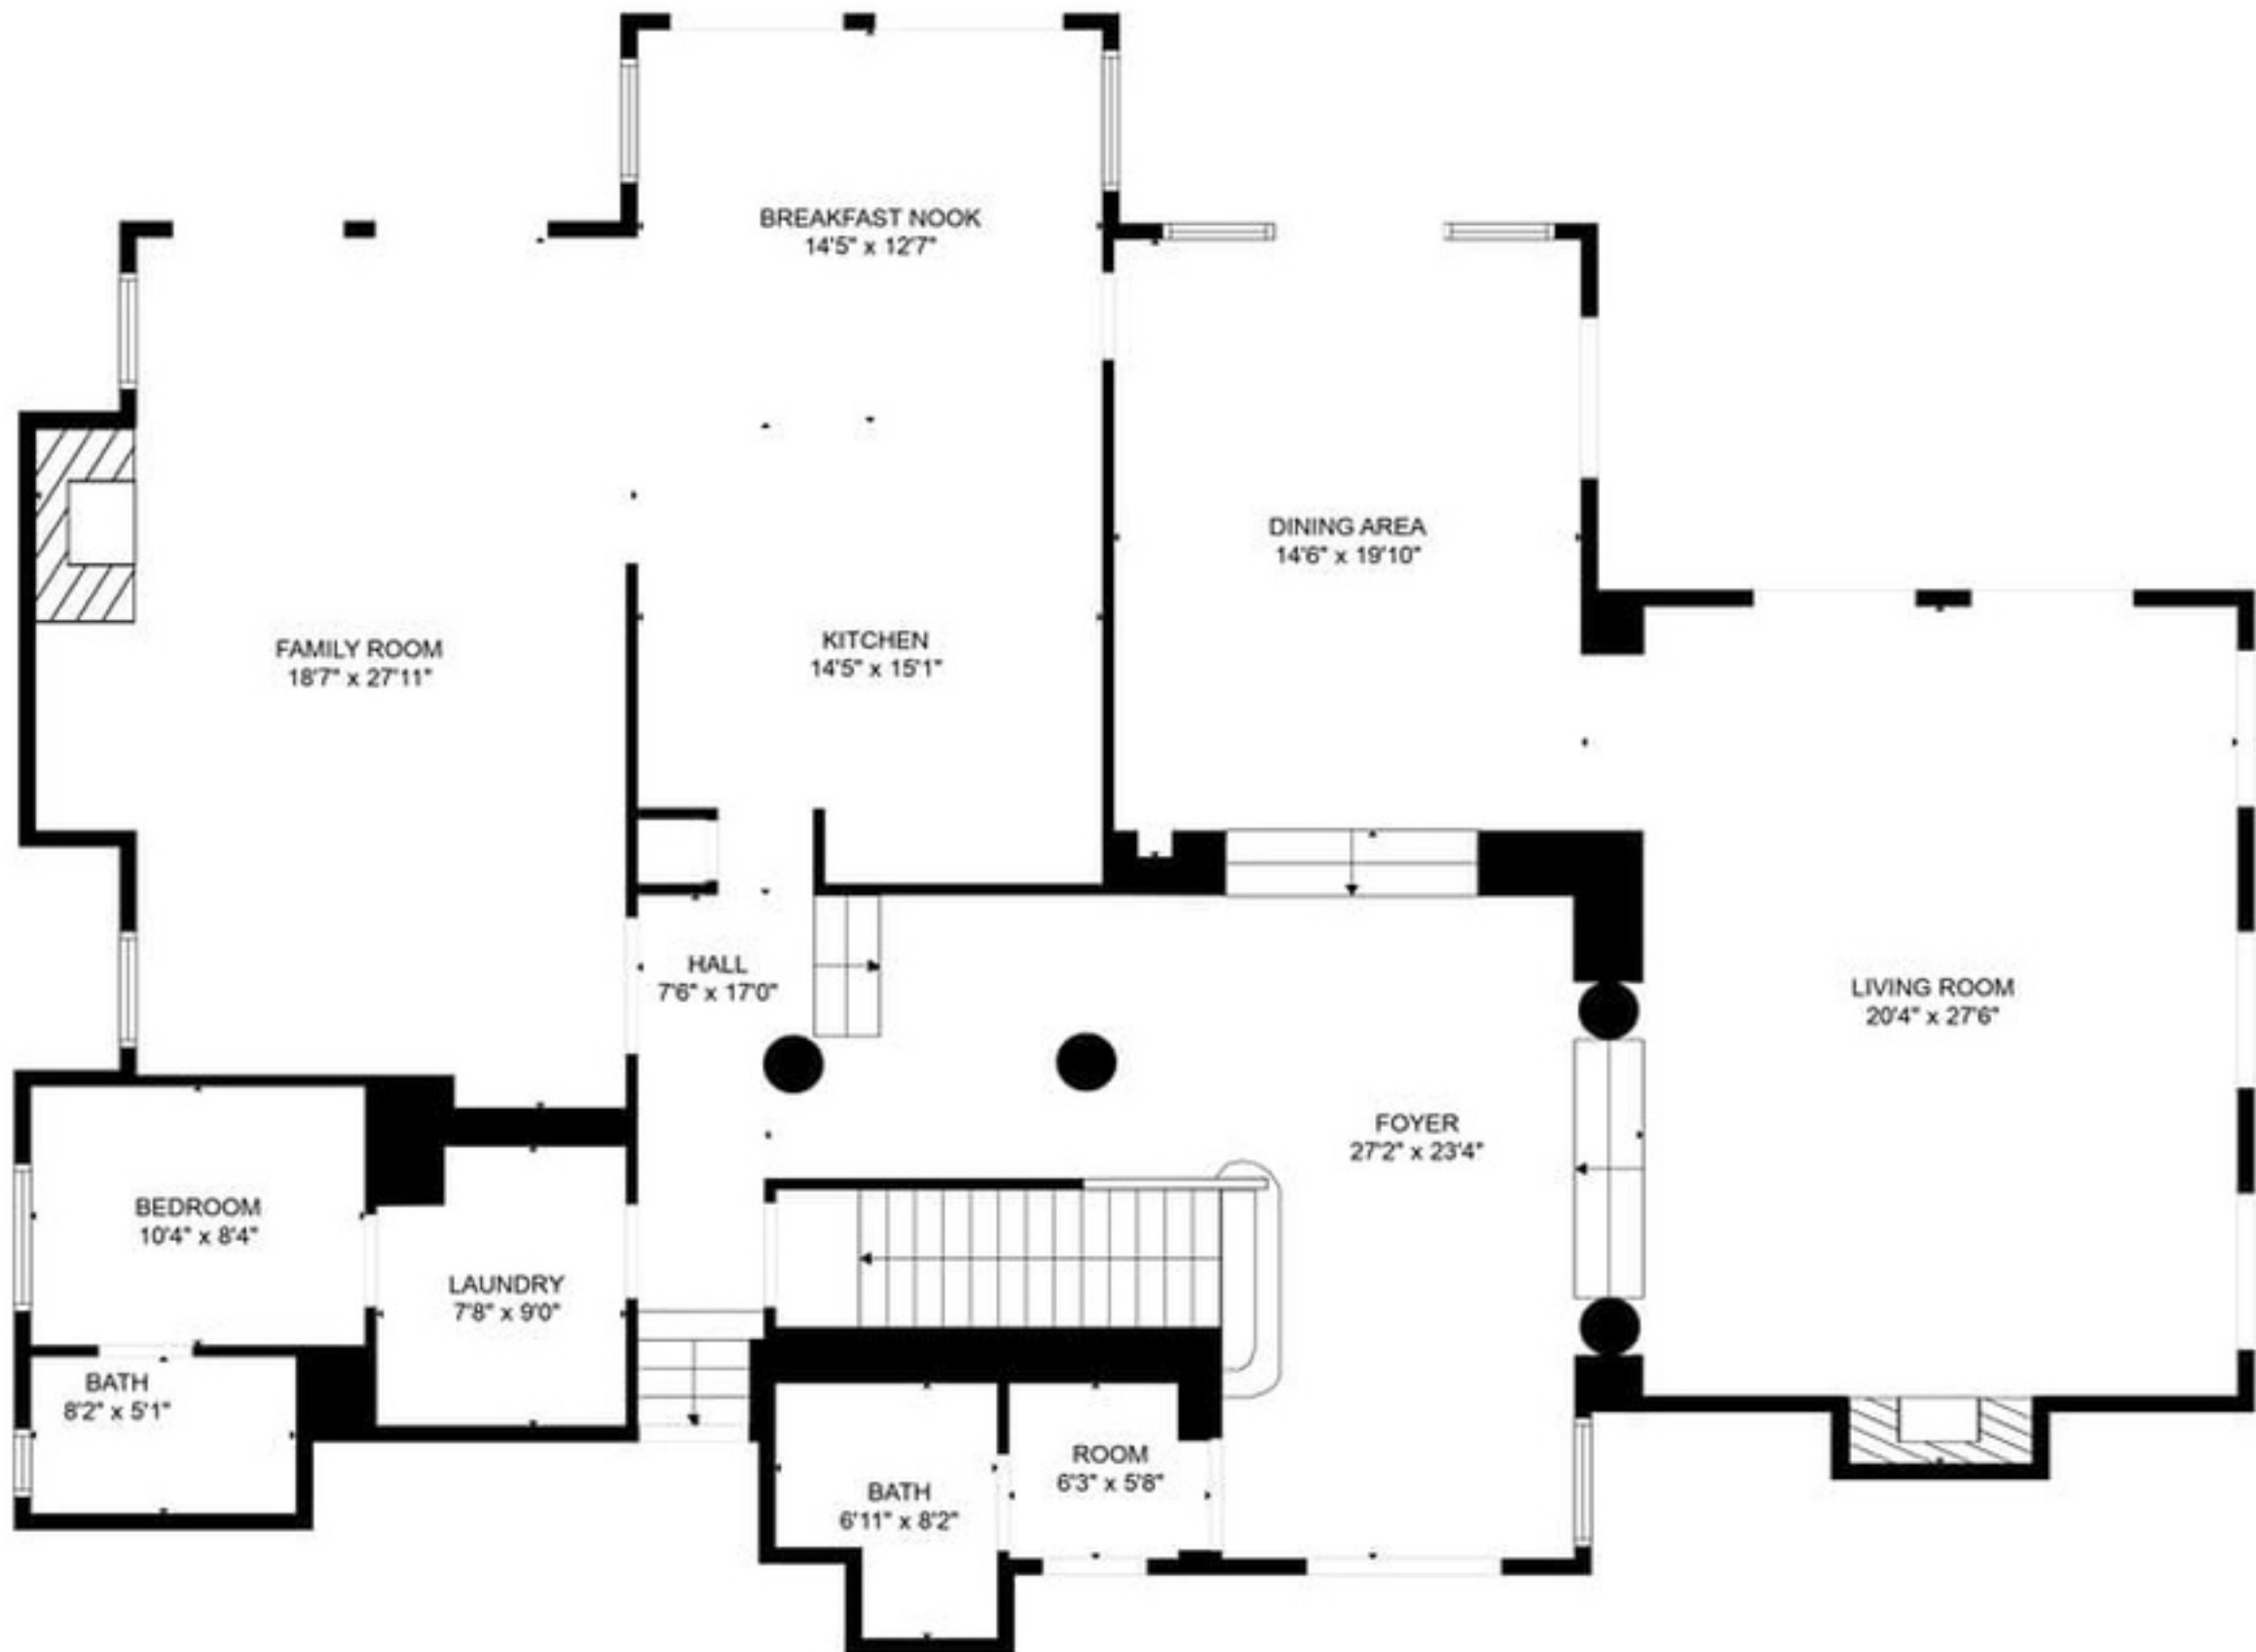

Highcliff Crest

5
Bedrooms

5
Bathrooms

5,834
Living Area

24,337
Lot Area

Highcliff Crest

Highcliff Crest

European Elegance in Malibu's Encinal Bluffs, this European-style estate offers a blend of timeless elegance and modern refinement. Recently remodeled, the 5-bedroom, 5-bathroom home features natural marble bathrooms, Italian coliseum stones, and hand-selected marble furnishings, all set beneath 12-foot ceilings that enhance its grandeur. Spanning 5,834 sq. ft. on a 24,328 sq. ft. lot, the residence embraces seamless indoor-outdoor living, with expansive glass walls framing ocean views and connecting to a resort-style Pool Pavilion. Custom stonework, an open floor plan, and soaring beam ceilings create an atmosphere of space and sophistication. Located adjacent to La Piedra Beach and minutes from El Matador Beach, this estate offers privacy and tranquility while remaining close to Malibu's finest amenities. With ample parking for ten cars and proximity to a National Blue Ribbon school district, it is designed for both comfort and convenience. A rare opportunity to own a refined coastal retreat in one of Malibu's most sought-after neighborhoods.

Highcliff Crest

Highcliff Crest

Highcliff Crest

Highcliff Crest

Highcliff Crest

Highcliff Crest

GROSS INTERNAL AREA

GROSS INTERNAL AREA

GROSS INTERNAL AREA

Highcliff Crest