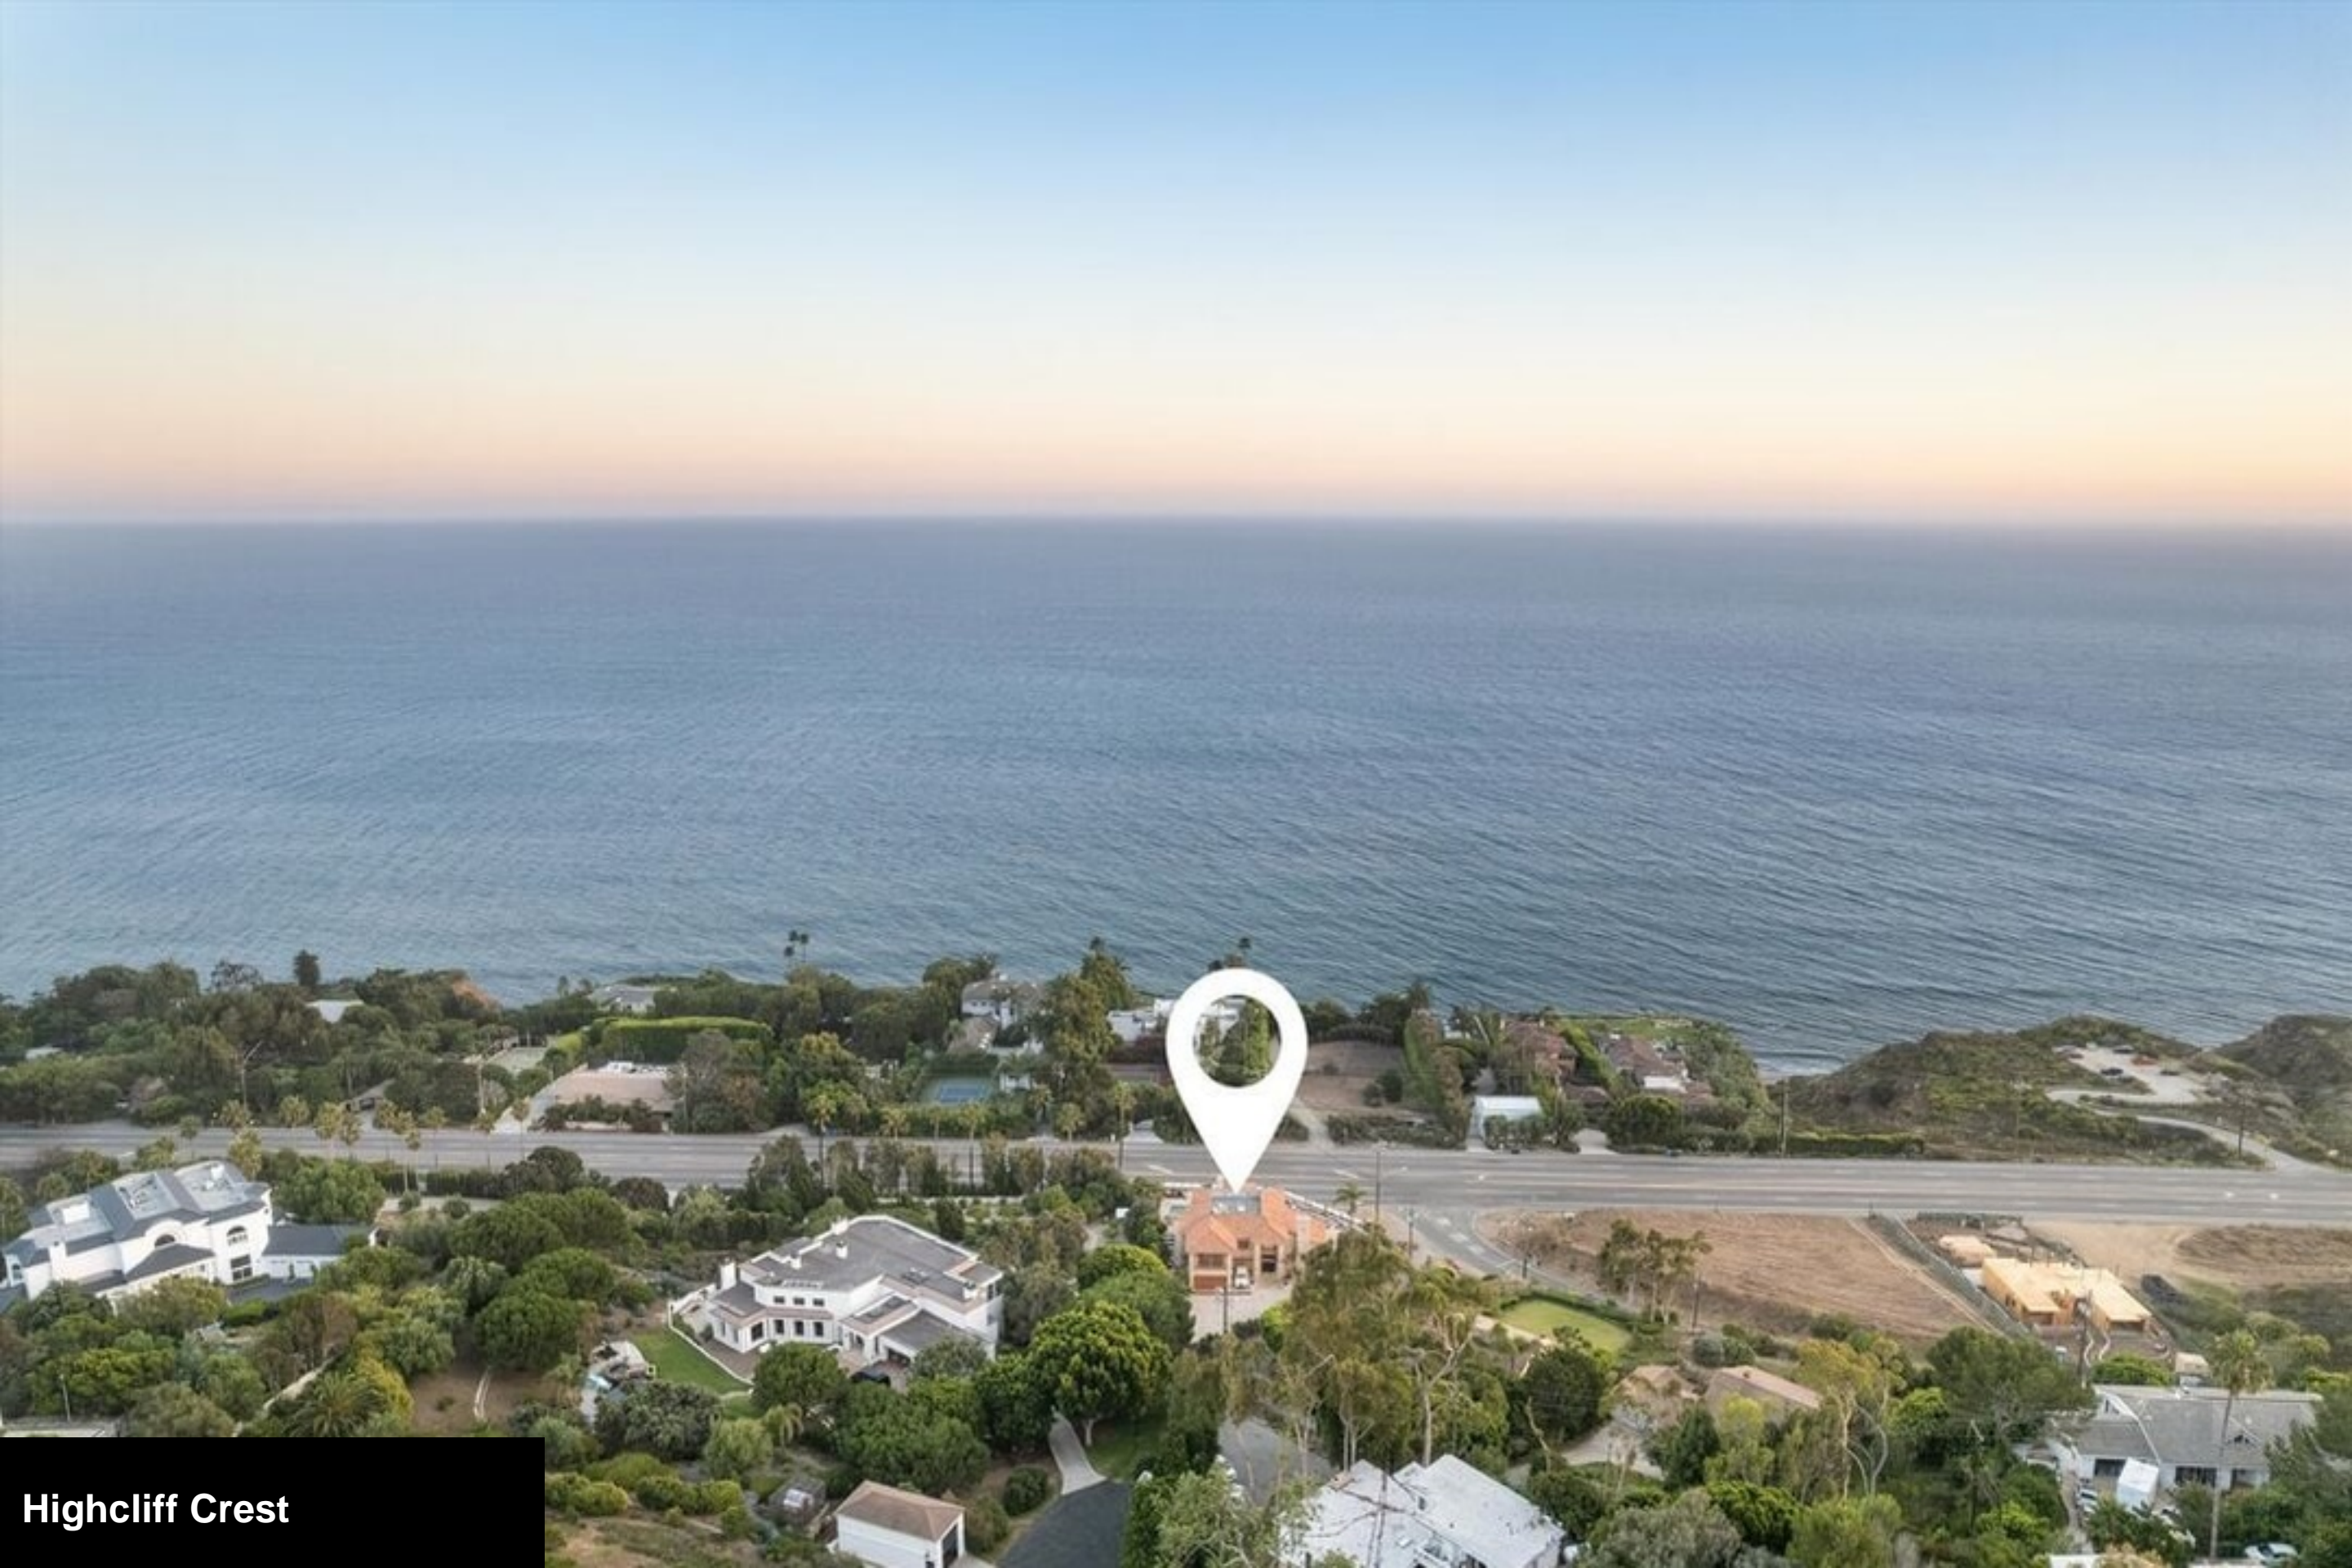

Highcliff Crest

5
Bedrooms

5
Bathrooms

5,834
Living Area

24,337
Lot Area

Highcliff Crest

Highcliff Crest

European Elegance in Malibu's Encinal Bluffs, this European-style estate offers a blend of timeless elegance and modern refinement. Recently remodeled, the 5-bedroom, 5-bathroom home features natural marble bathrooms, Italian coliseum stones, and hand-selected marble furnishings, all set beneath 12-foot ceilings that enhance its grandeur. Spanning 5,834 sq. ft. on a 24,328 sq. ft. lot, the residence embraces seamless indoor-outdoor living, with expansive glass walls framing ocean views and connecting to a resort-style Pool Pavilion. Custom stonework, an open floor plan, and soaring beam ceilings create an atmosphere of space and sophistication. Located adjacent to La Piedra Beach and minutes from El Matador Beach, this estate offers privacy and tranquility while remaining close to Malibu's finest amenities. With ample parking for ten cars and proximity to a National Blue Ribbon school district, it is designed for both comfort and convenience. A rare opportunity to own a refined coastal retreat in one of Malibu's most sought-after neighborhoods.

Highcliff Crest

Highcliff Crest

Highcliff Crest

Highcliff Crest

Highcliff Crest

Highcliff Crest

Highcliff Crest

Highcliff Crest